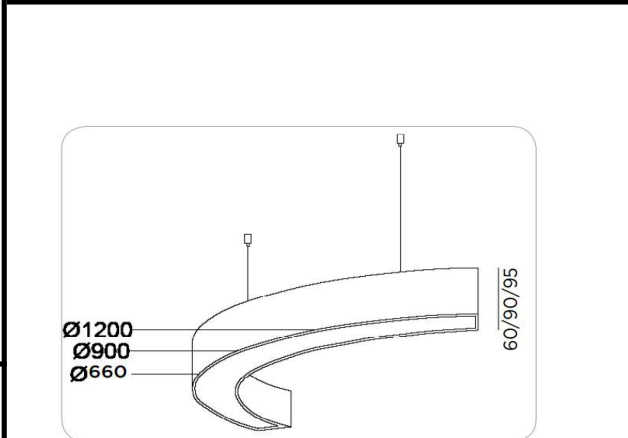

Sovitron Interior Pvt.Ltd.

Model Name	ARC Pendant / DLACARCDPD-50
Description	Architectural Light

Technical description	Image
-----------------------	-------

Dimension	L=Customised H=60/90/95mm
Frame	Aluminium
Color Tempertaure	3000K
Power	50W/m
Total Luminous Flux	4000 lm
Efficacy	80 lm/W
IP rating	50
Color Rendering	≥80
Mounting	Pendant
Optics	White Opal Diffuser
Dimming	NON-Dimmable
Operating Voltage	220-240 VAC
Standard Lifetime	L70 minimum at 50,000 burning hours

Dimension diagram

Custom dimension, coating and installation available upon request

Remarks:-

Address: Plot #7 Saroorpur-Nangla Industrial Area,Ballabgarh-Sohna Road,Faridabad-121005
Email: info@sovitron.com